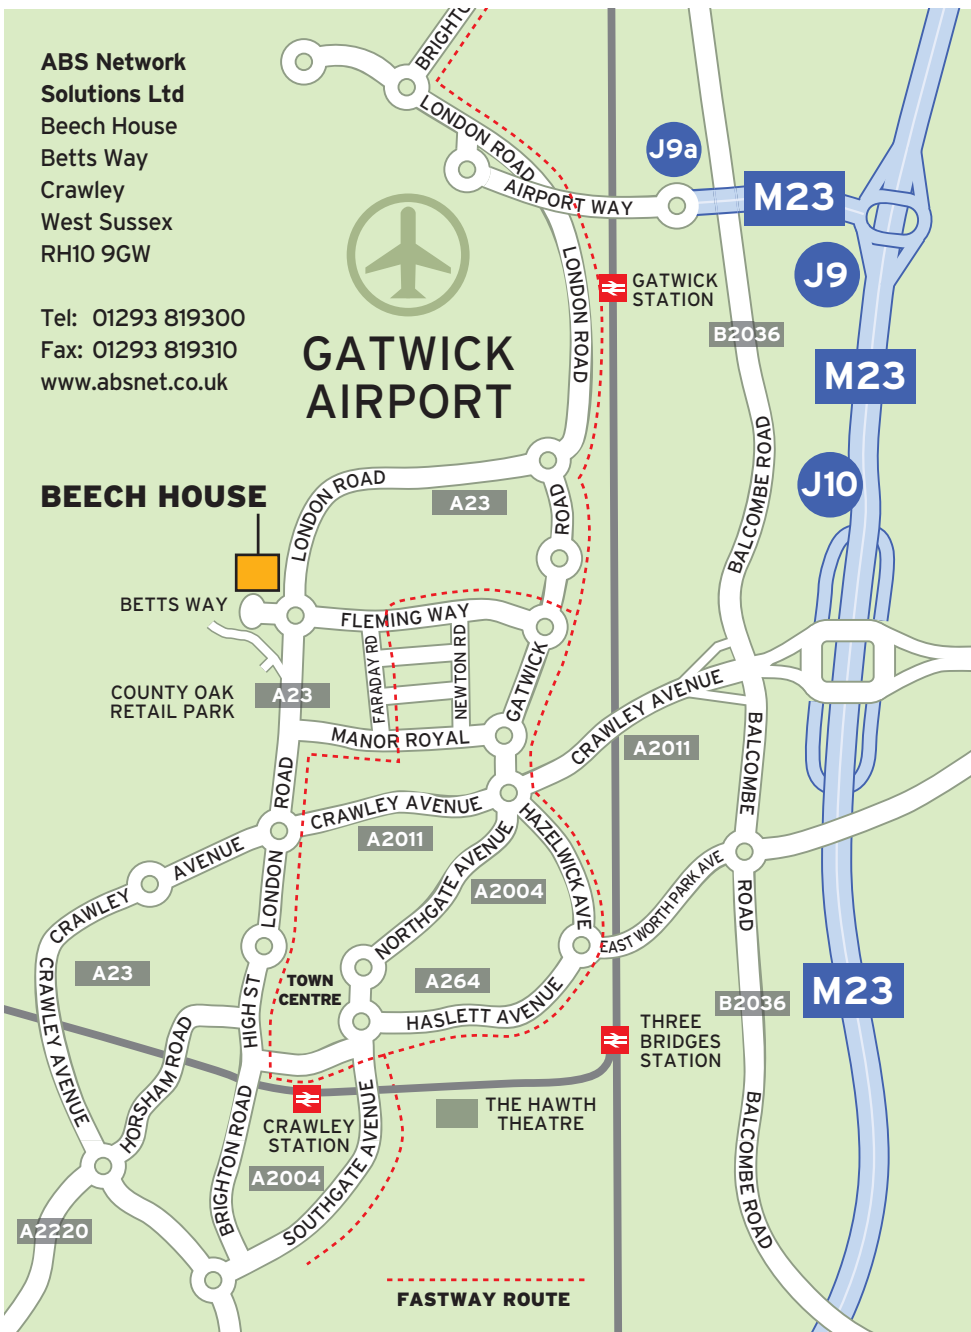

ABS Network Solutions Ltd
Beech House
Betts Way
Crawley
West Sussex
RH10 9GW

Tel: 01293 819300
Fax: 01293 819310
www.absnet.co.uk

GATWICK AIRPORT

BEECH HOUSE

ABSNet looks forward to welcoming you to Beech House which is right next to Gatwick Airport and extremely easy to get to by car, train, bus or plane.

Car

Take the M23 leaving at Junction 10, follow the map to Betts Way which will take five to ten minutes depending on traffic.

Train

There are good services running to Gatwick Station where you can catch one of the regular Fastway buses or take a five minute cab ride.

Bus

There is a regular Fastway bus service running from Gatwick and Crawley Stations (and a short walk from Three Bridges Station) which comes to within a couple of minutes walk from Beech House.

Plane

Beech House is a short cab or bus ride away from Gatwick Airport, see above.